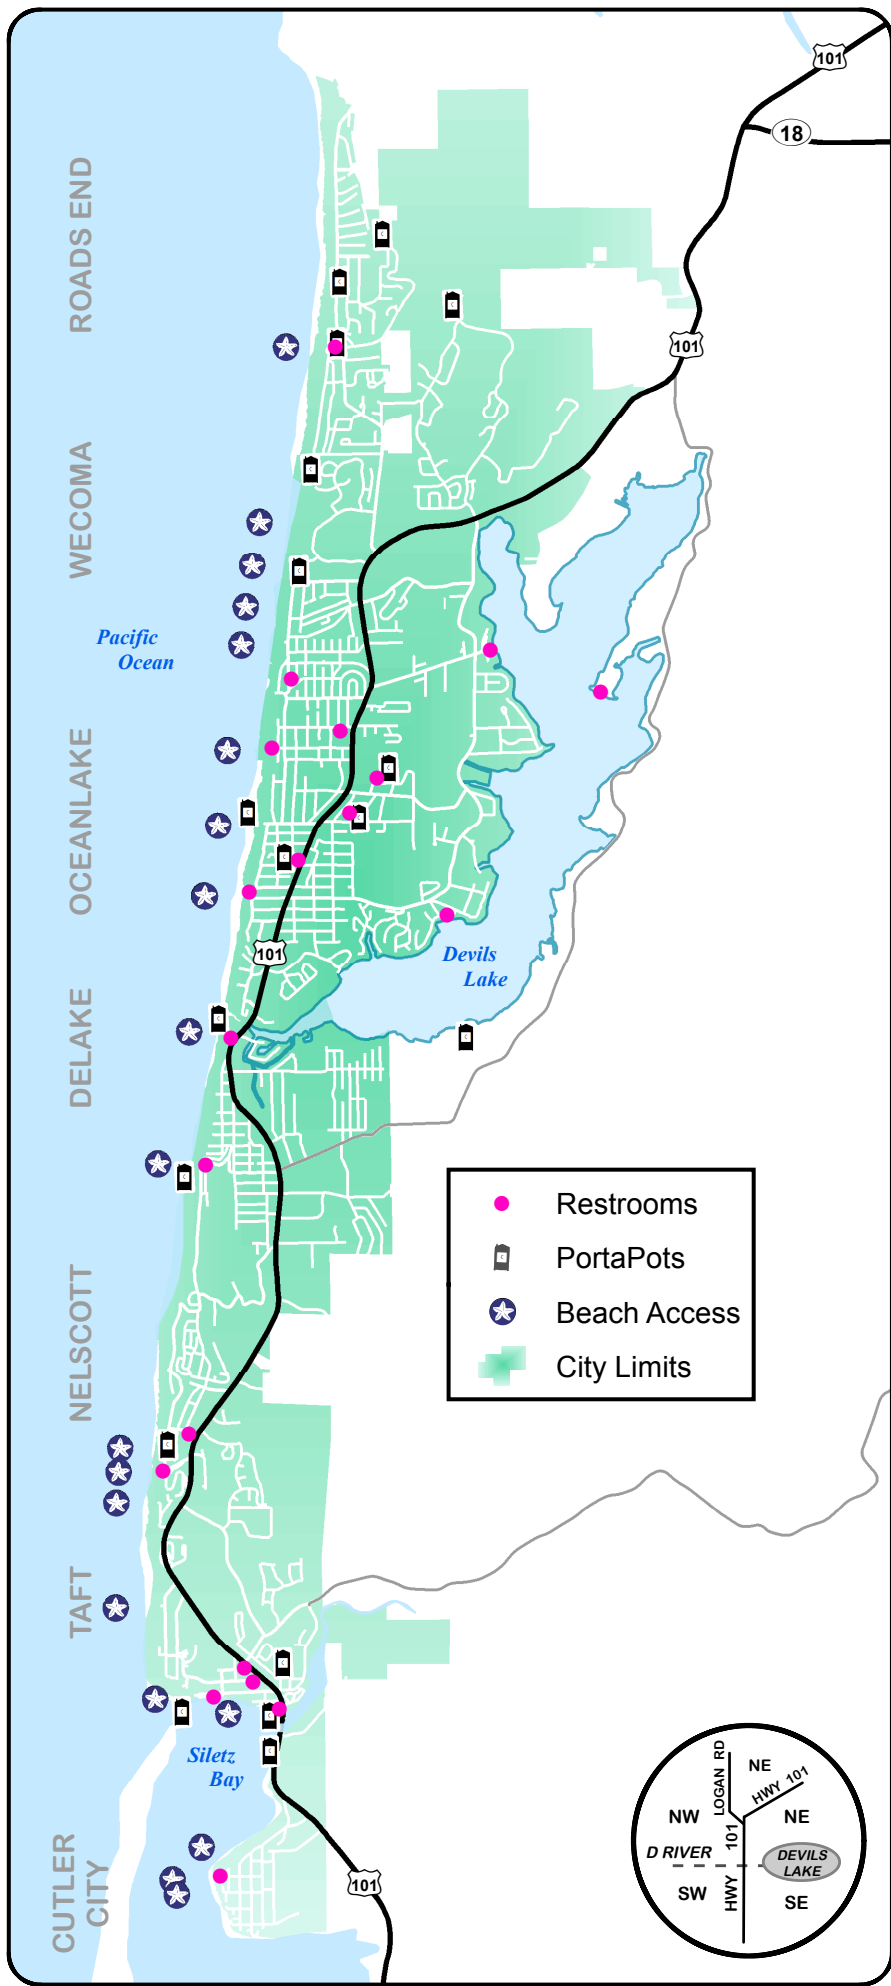

Total Solar Eclipse Aug 21, 2017

Beach Access Points/ Restroom Facilities

Lincoln City is excited to welcome large numbers of guests during the weekend leading up to the Monday solar eclipse. We hope you find your stay a safe and happy one.

You should have good viewing of the eclipse from most locations since the sun will be high in the sky during the the entire 2 hour eclipse.

Lincoln City is host to permanent restroom facilities throughout town, but we have added many extra portapots for this event. We highly suggest you use the facilities at your host location before heading out, but know that you will find needed facilities if/when you need them.

- Plan to walk whenever possible
- Watch from where you are staying, or nearby, if you can
- Avoid blocking roads for other traffic/emergency vehicles
- Avoid left turns onto or off of Hwy 101 except at signaled intersections, and be patient
- Viewing will be to the east, high in the sky.
- Make sure to use eclipse glasses when looking at the sun
- Keep a close eye on small children - accidents only takes a moment . . .